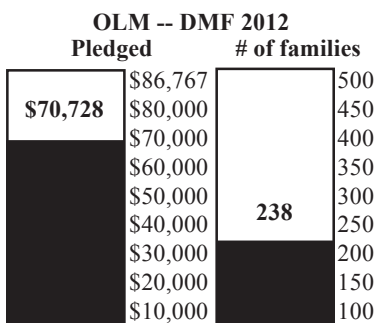

OUR LADY OF THE MEADOWS (OLM) PARISH

Bible Study Focus

The ascension of Jesus is an integral piece of the doctrine of the resurrection. The passion, death, resurrection and ascension were always considered a single entity. This reality is the fullness of the paschal mystery. Over the years, how we celebrate this feast has taken on different meanings. Come explore the history of this feast and its significance in the lectionary of the church. Join us Thursday at noon or 7:00 p.m. It is sure to be a faith changing experience.

Knights of Columbus Breakfast

The next Breakfast will be Sunday, May 20, 8:30-11:00 a.m. in the Parish Hall. Breakfast includes pancakes, scrambled eggs, sausage, bacon, orange juice and coffee. Cost is $5 for a full plate or $3 for a half plate. Tickets will be sold at the door. The breakfast is open to the public.

MAY FORMATION INFORMATION

FIRST COMMUNION

Sunday, May 13 -- 11:00 a.m.

Those receiving First Communion include:

<i>Ariana Aguirre</i>	<i>Jenna Lewis</i>
<i>Avery Aguirre</i>	<i>Erin McConnel</i>
<i>Marissa Anaya</i>	<i>Milagro Obregon</i>
<i>Bryce Benavidez</i>	<i>Karlie Perkins</i>
<i>Taryn Benavidez</i>	<i>Krysten Perkins</i>
<i>Kaitlyn Jesik</i>	<i>Nolan Tafoya</i>