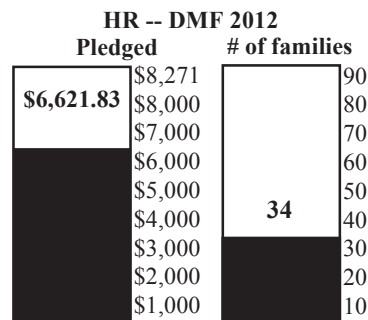

DIOCESAN, OTHER PARISHES AND COMMUNITY EVENTS

Council of Catholic Women -- Pueblo District

The quarterly meeting of the Council of Catholic Women -- Pueblo District is Thursday, May 17 at St. Pius X Church, 3130 Morris Avenue. The Board Meeting begins at 9:00 a.m. Mass will be celebrated at 11:00 a.m. followed by the luncheon and general session. Tickets for lunch are $10 each and are available from Lorenza Zamarripa at 564-5965.

A Caring Pregnancy Walk

Saturday, June 2 at the Historic Arkansas Riverwalk, Lake Elizabeth Pavilion. Registration is at 8:30 a.m. followed by the walk at 9:00 a.m. For more information call 544-9321 or www.acpcpueblo.org.

Looking for Spiritual Renewal?

The Search Retreat Program will be hosting an Adult Search at the Search Retreat Center (St. Leander Parish in Pueblo) the weekend of June 29, 30, July 1. An Adult Search offers a rich, fulfilling spiritual experience, an opportunity to improve communication skills, and a deepening of Christian awareness. For further information and applications call 719-542-6513 or email sandyrose@netzero.net. Registration due by **Friday, June 15.**

Motor Home Raffle for St. Therese Catholic School

1999 Ford Shasta Revere F-350 v 10, Value at time of drawing over $10,750. Tickets are $25 each or 5 for $100. To purchase tickets contact Kim at 719-289-1999, Suzanne at 719-568-2739 or visit www.st-therese-school.org. Drawing at noon, Wednesday, September 5. Proceeds go for the expansion of Catholic Education!

Visiting Angels

Providing seniors and adults with needed assistance to continue living at home. Visiting Angels maintains the independence and familiar surroundings for those in need of care. Call 543-4220 for information.